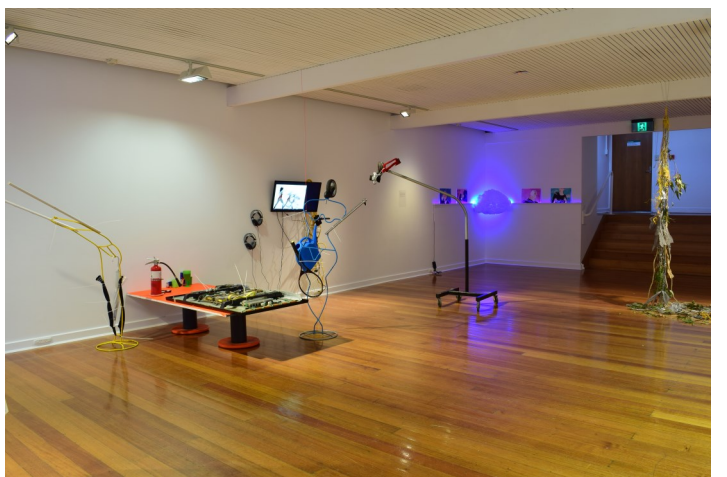

The Lurid World

**Tori Adams, Haydn Allen, Lief Chan, Marley Holloway-Clarke
and Lara Navarro
Curated by Jasmin McNeill**

The Lurid World celebrates cross-disciplinary emerging student artists as part of Mudfest 2017. Asked to confront contemporary fears and hopes, artists capture the many diverse reactions to an increasingly frightening world.

**George Paton Gallery Exhibition Archive 2017
11: 16 – 25 August**

The Lurid World

**Tori Adams, Haydn Allen, Lief Chan, Marley Holloway-Clarke
and Lara Navarro**

Curated by Jasmin McNeill

**George Paton Gallery Exhibition Archive 2017
11: 16 – 25 August**